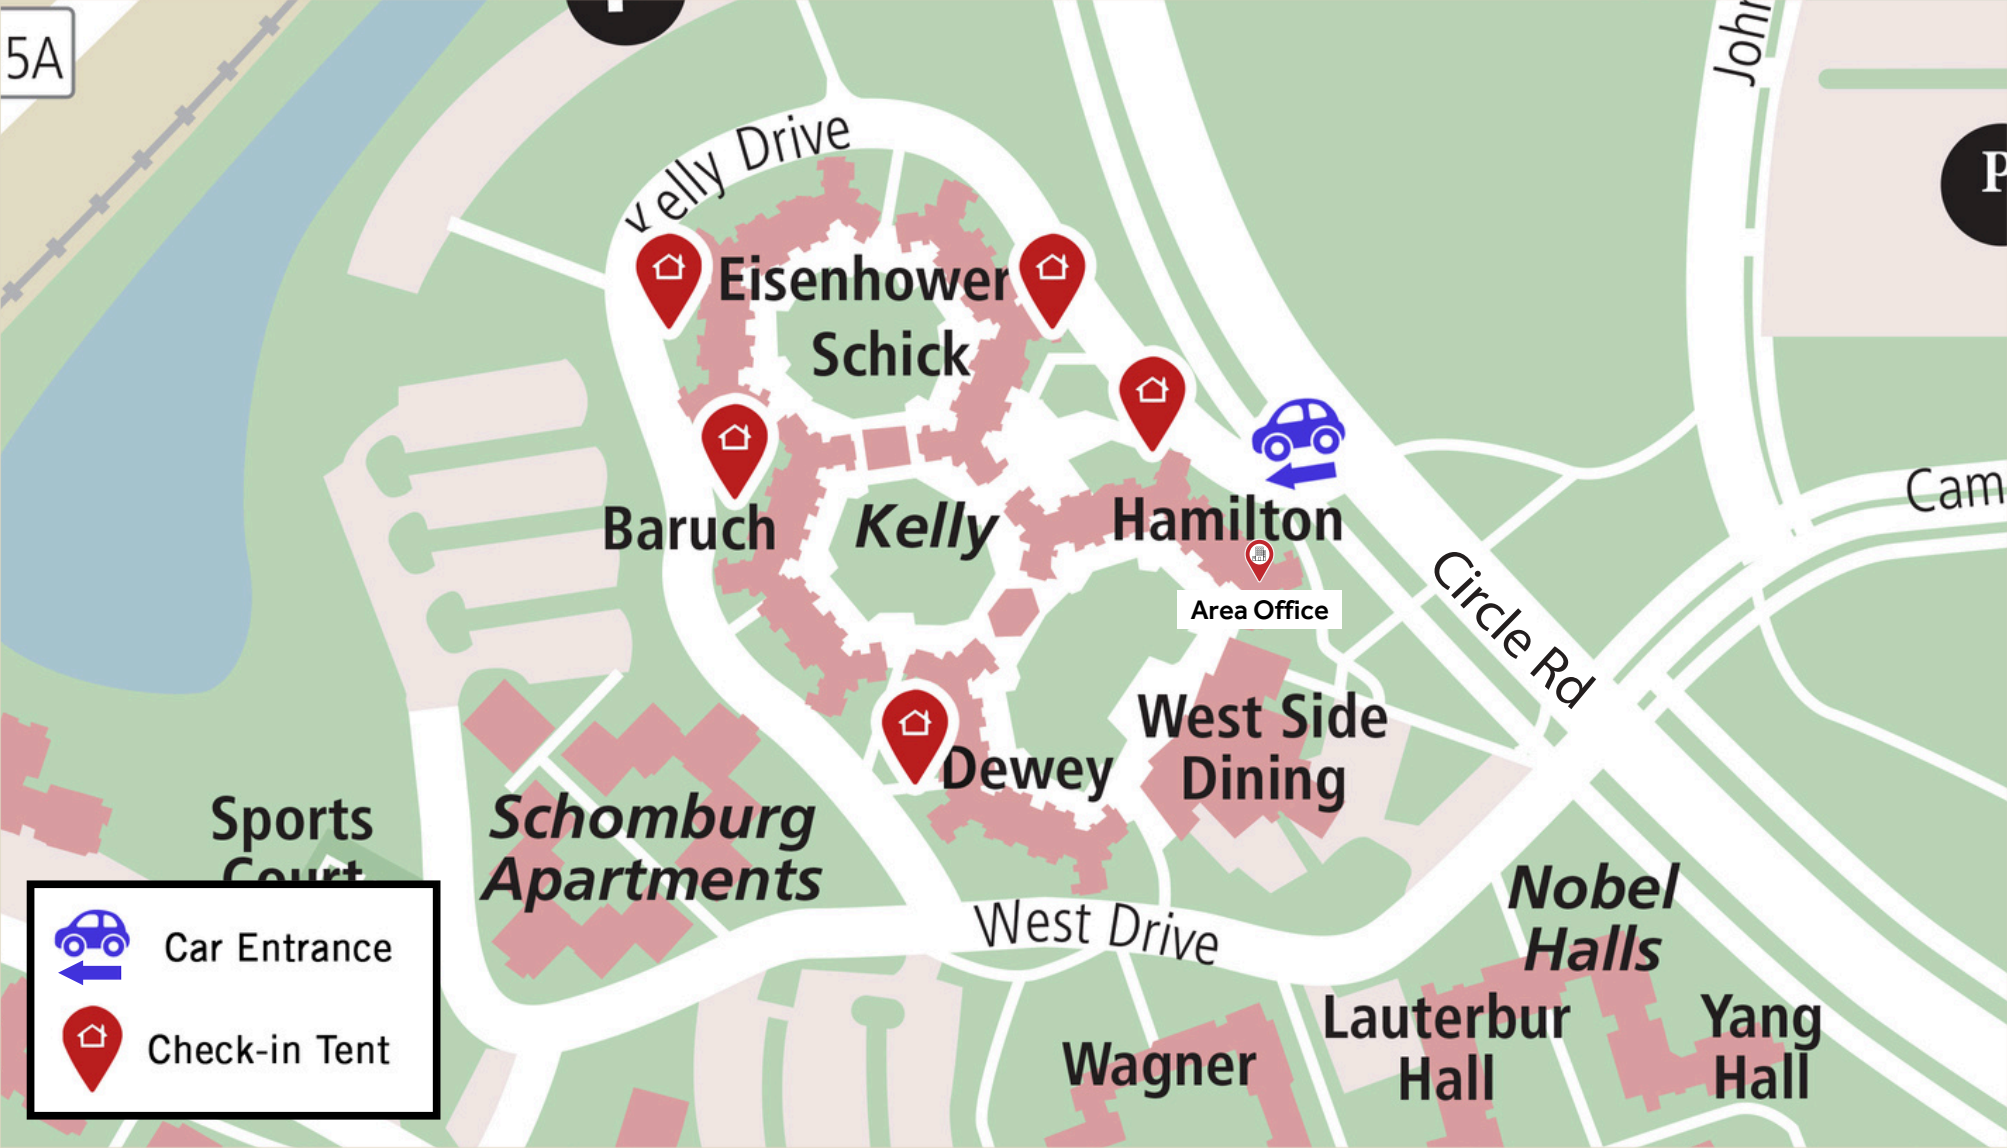

Kelly Community

5A

P

Cam

 Car Entrance

 Check-in Tent