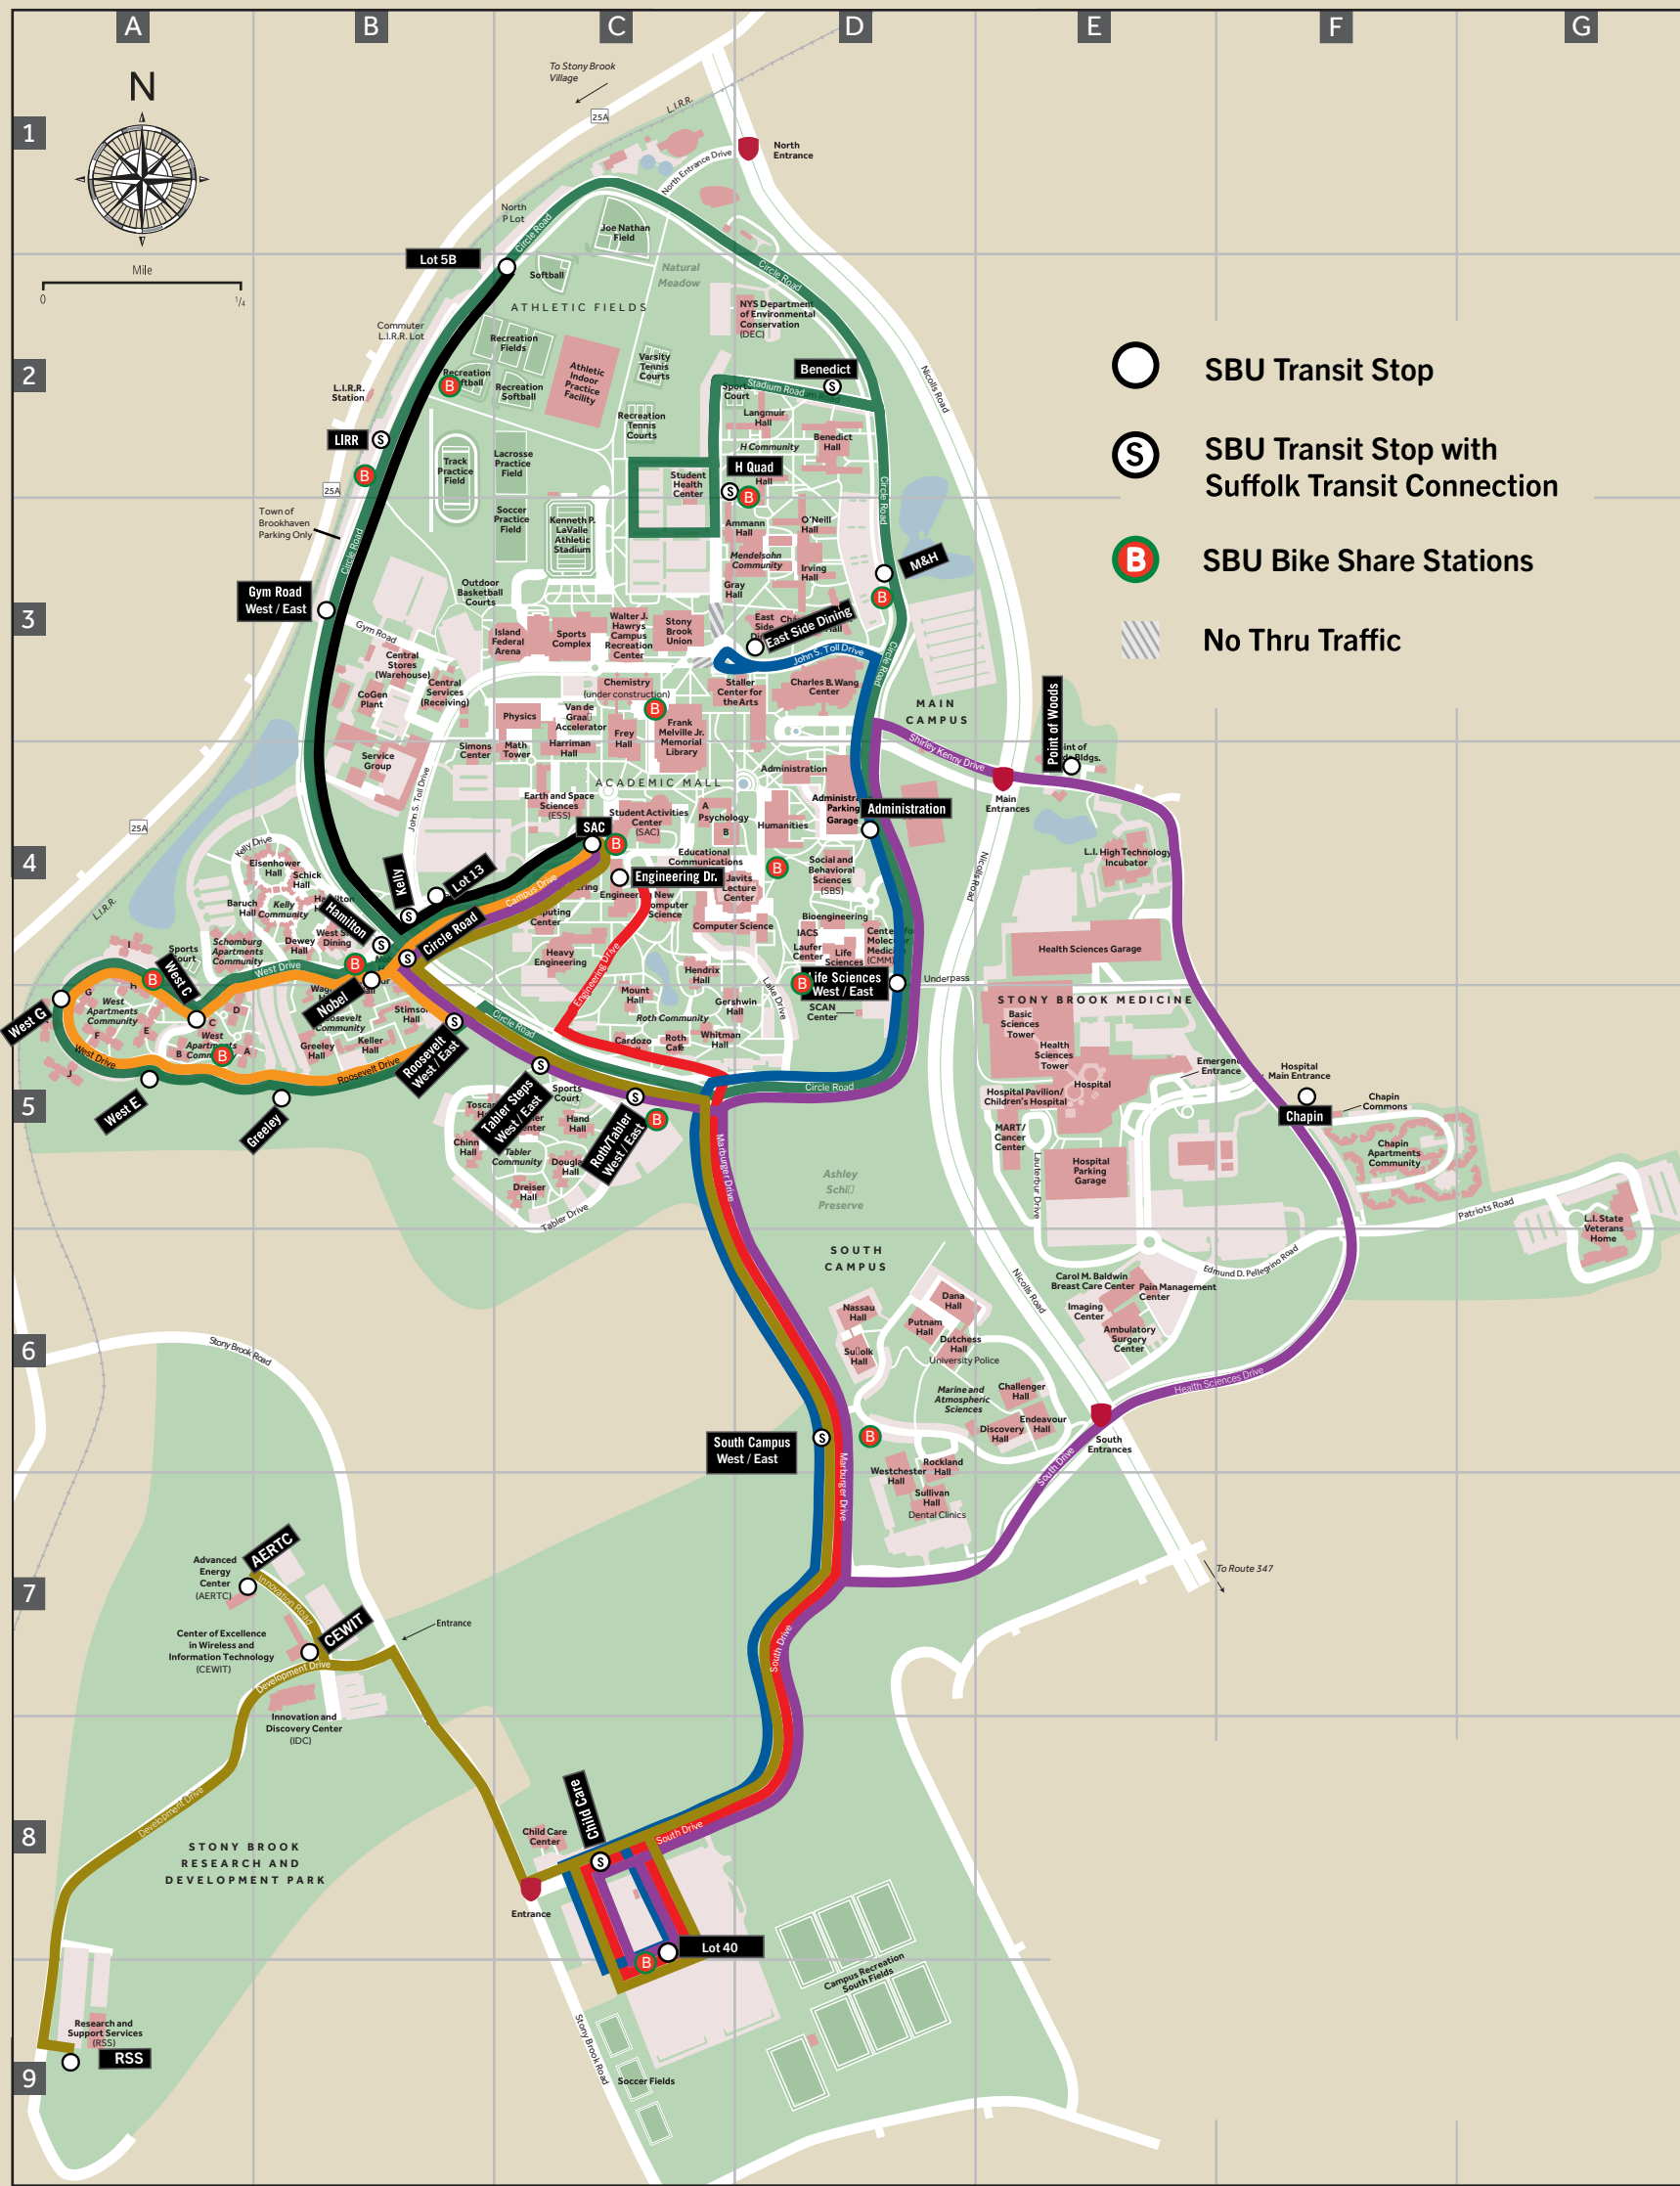

SBU Transit Map - Service Level A

SHUTTLE MAP

stonybrook.edu/shuttle

August 2024

SBU Transit Service

SBU Transit provides transportation throughout the Stony Brook and Southampton campuses, and the Research & Development Park. SBU Transit routes operate on a varied schedule. Schedules are available at: stonybrook.edu/shuttle, or at (631) 632-3741, (631) 632-6418 or via email at: transportation@stonybrook.edu.

Suffolk County Transit

Connecting local bus transportation to destinations outside of Stony Brook University and Stony Brook Southampton are serviced by Suffolk Transit. For schedule, destination and/or rate information, please call (631) 852-5200 or visit: sctbus.org

ADA-Accessible Service

SBU Transit operates a free shuttle service (Para-transit) for students, faculty and staff who are referred through the Student Accessibility Support Center. These free ADA-accessible shuttles provide service directly from/to buildings at East, West and South Campuses, as well as the R&D Park. If interested in using this free service, please contact the Student Accessibility Support Center at (631) 632-6748 or stonybrook.edu/sasc/

SBU-Brookhaven National Lab Shuttle

Stony Brook University offers shuttle service between the Student Activities Center (SAC) and the Brookhaven National Laboratory (BNL) in Upton, New York. For schedule information, please visit: stonybrook.edu/commcms/bnl/transportation/shuttle-service.php

Southampton Shuttle

Starts at the SAC and ends at Lot A on the Southampton Campus. Visit: stonybrook.edu/shuttle for Southampton Shuttle dates and times.

H	Hospital/Chapin Route
First Shuttle: 07:00AM from SAC Last Shuttle: 11:30PM from SAC	
Starting	SAC Roosevelt West Tabler Steps West Roth/Tabler West South Campus West Child Care Lot 40 Chapin Point of Woods Administration Administration Life Sciences West Roth/Tabler East Tabler Steps East Roosevelt East Circle Road
Ending	SAC

O	Outer Loop
First Shuttle: 07:00AM from SAC Last Shuttle: 11:30PM from SAC	
Starting	SAC Kelly Gym Road East Lot 5B LIRR Benedict H Quad M&H Administration Life Sciences West Roth/Tabler East Tabler Steps East Roosevelt East Greeley West E, G, C Nobel
Ending	SAC

I	Inner Loop
First Shuttle: 07:00AM from SAC Last Shuttle: 10:00PM from SAC	
Starting	SAC Lot 13 Roosevelt West Greeley West E, G, C Nobel
Ending	SAC

E WEST	Express West
First Shuttle: 07:00AM from Lot 40 Last Shuttle: 10:50PM from Eng Dr.	
Starting	Lot 40 South Campus East Engineering Dr. Loop South Campus West Child Care*
Ending	Lot 40
* After 10:30AM only	

E EAST	Express East
First Shuttle: 06:00AM Lot 40 Last Shuttle: 10:50PM ES Dng.	
Starting	Lot 40 South Campus East Life Sciences East East Side Dining Life Sciences West South Campus West
Ending	Lot 40

R	Railroad Route
First Shuttle: 07:30AM from SAC Last Shuttle: 08:00PM from LIRR	
Starting	LIRR Gym Road West Hamilton SAC Kelly Gym Road East Lot 5B
Ending	LIRR