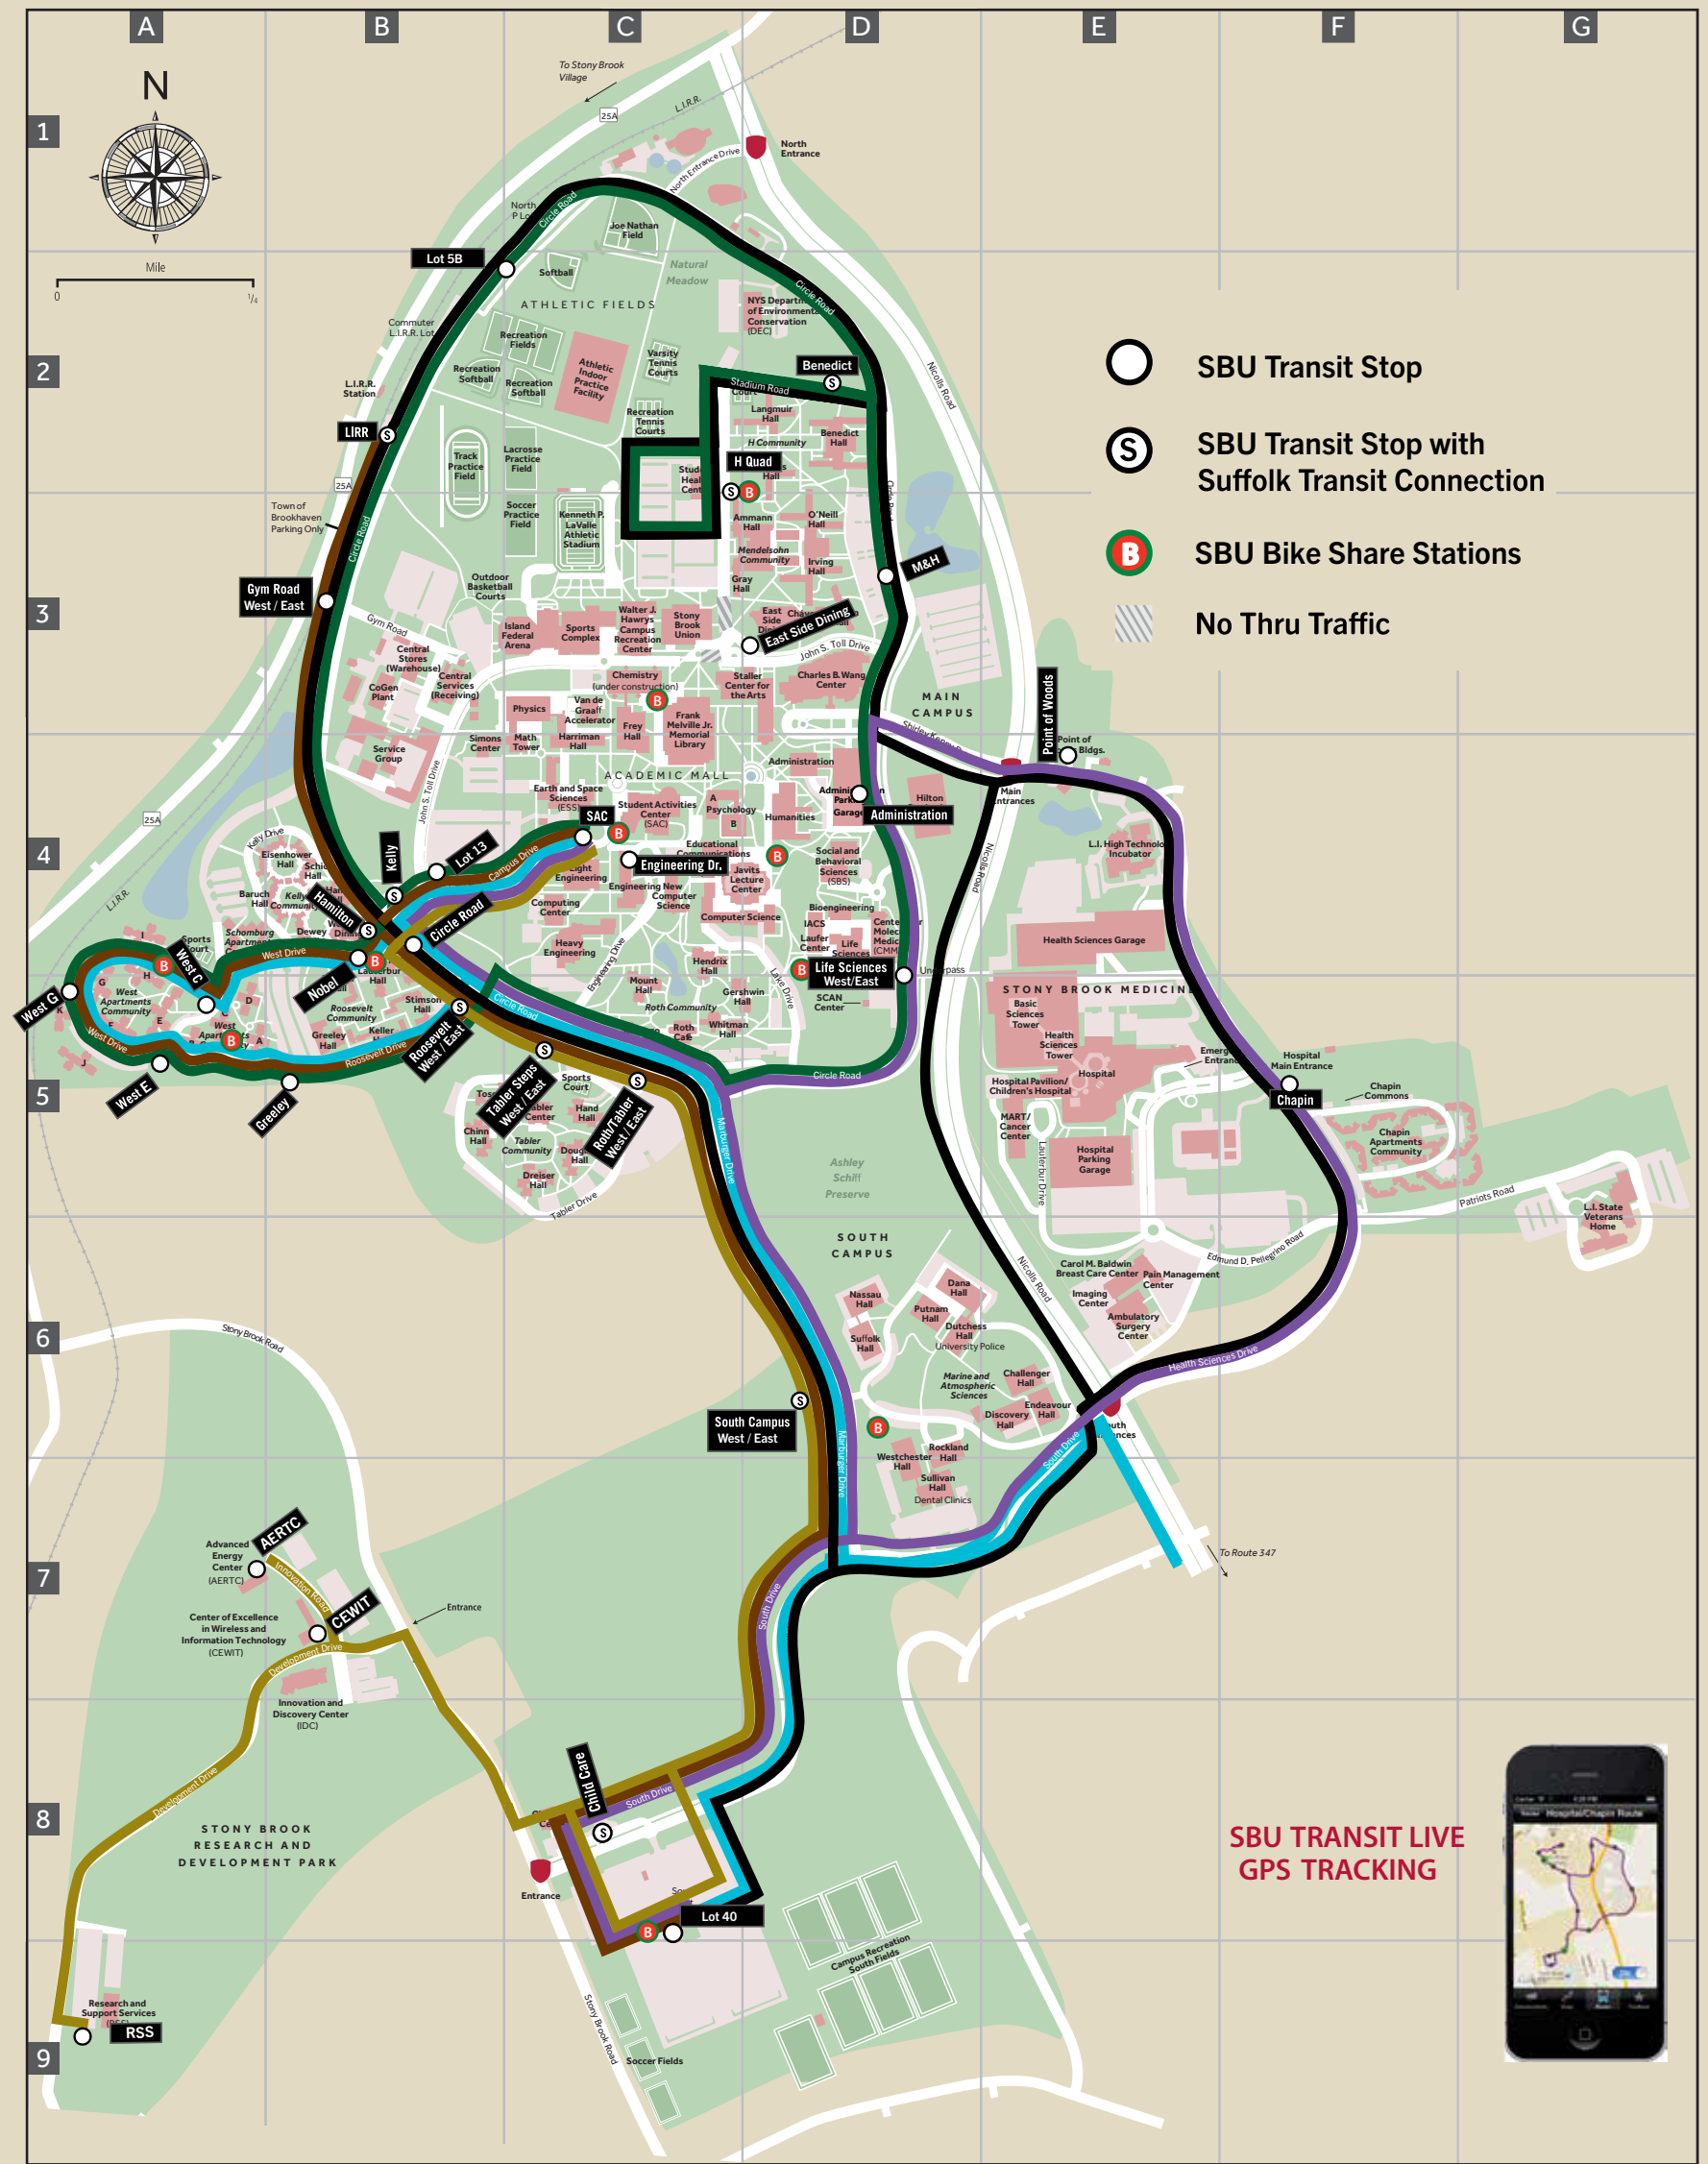

SERVICE LEVEL C

Route	First Departure-From	Last Departure-From
For Mondays–Fridays:		
Express East (EE)	06:00AM Lot 40	10:50PM Lot 40
Hospital/Chapin (H)	07:00AM SAC	11:00PM SAC
Outer Loop (O)	07:00AM SAC	11:00PM SAC
Railroad Route (R)	07:30AM SAC	06:45PM LIRR
R&D Park Shuttle (R&D)	08:00AM SAC	07:00PM SAC
For Saturdays:		
Hospital/Chapin (H)	07:00AM SAC	07:30PM SAC
Outer Loop (O)	07:00AM SAC	07:30PM SAC
For Sundays:		
Hospital/Chapin (H)	08:30AM SAC	11:00PM SAC
Outer Loop (O)	08:30AM SAC	11:00PM SAC
Shopping (SP EAST)	10:30AM Chapin	04:30PM SAC
Shopping (SP WEST)	10:30AM Roth/Tabler East	04:30PM SAC

SERVICE LEVEL D

Route	First Departure-From	Last Departure-From
For Mondays–Fridays:		
Express East (EE)	06:00AM Lot 40	10:50PM Lot 40
Hospital/Chapin (H)	07:00AM SAC	10:30PM SAC
Outer Loop (O)	07:00AM SAC	10:30PM SAC
Railroad Route (R)	07:30AM SAC	11:45AM LIRR
R&D Park Shuttle (R&D)	08:00AM SAC	07:00PM SAC
For Saturdays:		
Hospital/Chapin (H)	08:00AM SAC	05:00PM SAC
Outer Loop (O)	08:00AM SAC	05:00PM SAC
Port Jefferson Village	10:45AM SAC	05:30PM SAC
For Sundays:		
Hospital/Chapin (H)	08:00AM SAC	05:00PM SAC
Outer Loop (O)	08:00AM SAC	05:00PM SAC
Shopping Route (SP)	10:30AM Chapin	05:00PM SAC

Shopping Route (SP) combines both SP EAST and SP WEST routes into one shopping shuttle offered every 90 minutes.

SBU Transit Map - Service Level B, C & D

H Hospital/Chapin Route

Service Level B, C & D: see 'Service Levels' schedule

Starting SAC
Roosevelt West
Tabler Steps West
Roth/Tabler West
South Campus West
Child Care
Lot 40
Chapin
Point of Woods
Administration
Life Sciences West
Roth/Tabler East
Tabler Steps East
Roosevelt East
Roosevelt East
Circle Road
SAC

Ending SAC

O Outer Loop

Service Level B, C & D: see 'Service Levels' schedule

Starting SAC
Kelly
Gym Road East
Lot 5B
LIRR
Benedict
H Quad
M&H
Administration
Life Sciences West
Roth/Tabler East
Tabler Steps East
Roosevelt East
Greeley
West E, G, C
Nobel
SAC

Ending SAC

R1 Railroad Route 1
Sunday Only

Service Level B: see 'Service Levels' schedule

Starting LIRR
Benedict
H Quad
M&H
Chapin
Point of Woods
Lot 40

Ending Lot 40

R2 Railroad Route 2
Sunday Only

Service Level B: see 'Service Levels' schedule

Starting LIRR
Hamilton
Roosevelt West
Greeley
West E, G, C
Nobel
SAC
Tabler Steps West
Roth/Tabler West
Lot 40

Ending Lot 40

SP EAST Shopping Route EAST CAMPUS & H Quad - Sunday Only

Service Level B, C & D: see 'Service Levels' schedule

Starting Chapin
Point of Woods
Benedict
H Quad
M&H
SAC
Wal-Mart
Target
Stop & Shop

Ending Stop & Shop

SP WEST Shopping Route WEST CAMPUS - Sunday Only

Service Level B, C & D: see 'Service Levels' schedule

Starting Roth/Tabler East
Tabler Steps East
Roosevelt East
Greeley
West G, C
NobleE,
SAC
Wal-Mart
Target
Stop & Shop

Ending Stop & Shop

R&D R&D Park Shuttle

Service Level C & D: see 'Service Levels' schedule

Starting SAC
CEWIT
AERTC
RSS*
Lot 40**
SAC

Ending SAC

* No service for this stop after 6:00PM
** After 5:00PM for drop off only.

PJ Port Jefferson Shuttle

Service Level B & D: see 'Service Levels' schedule

Starting SAC
Chapin
Stop & Shop
(East Setuaket)
Port Jeff Village
SAC

Ending SAC